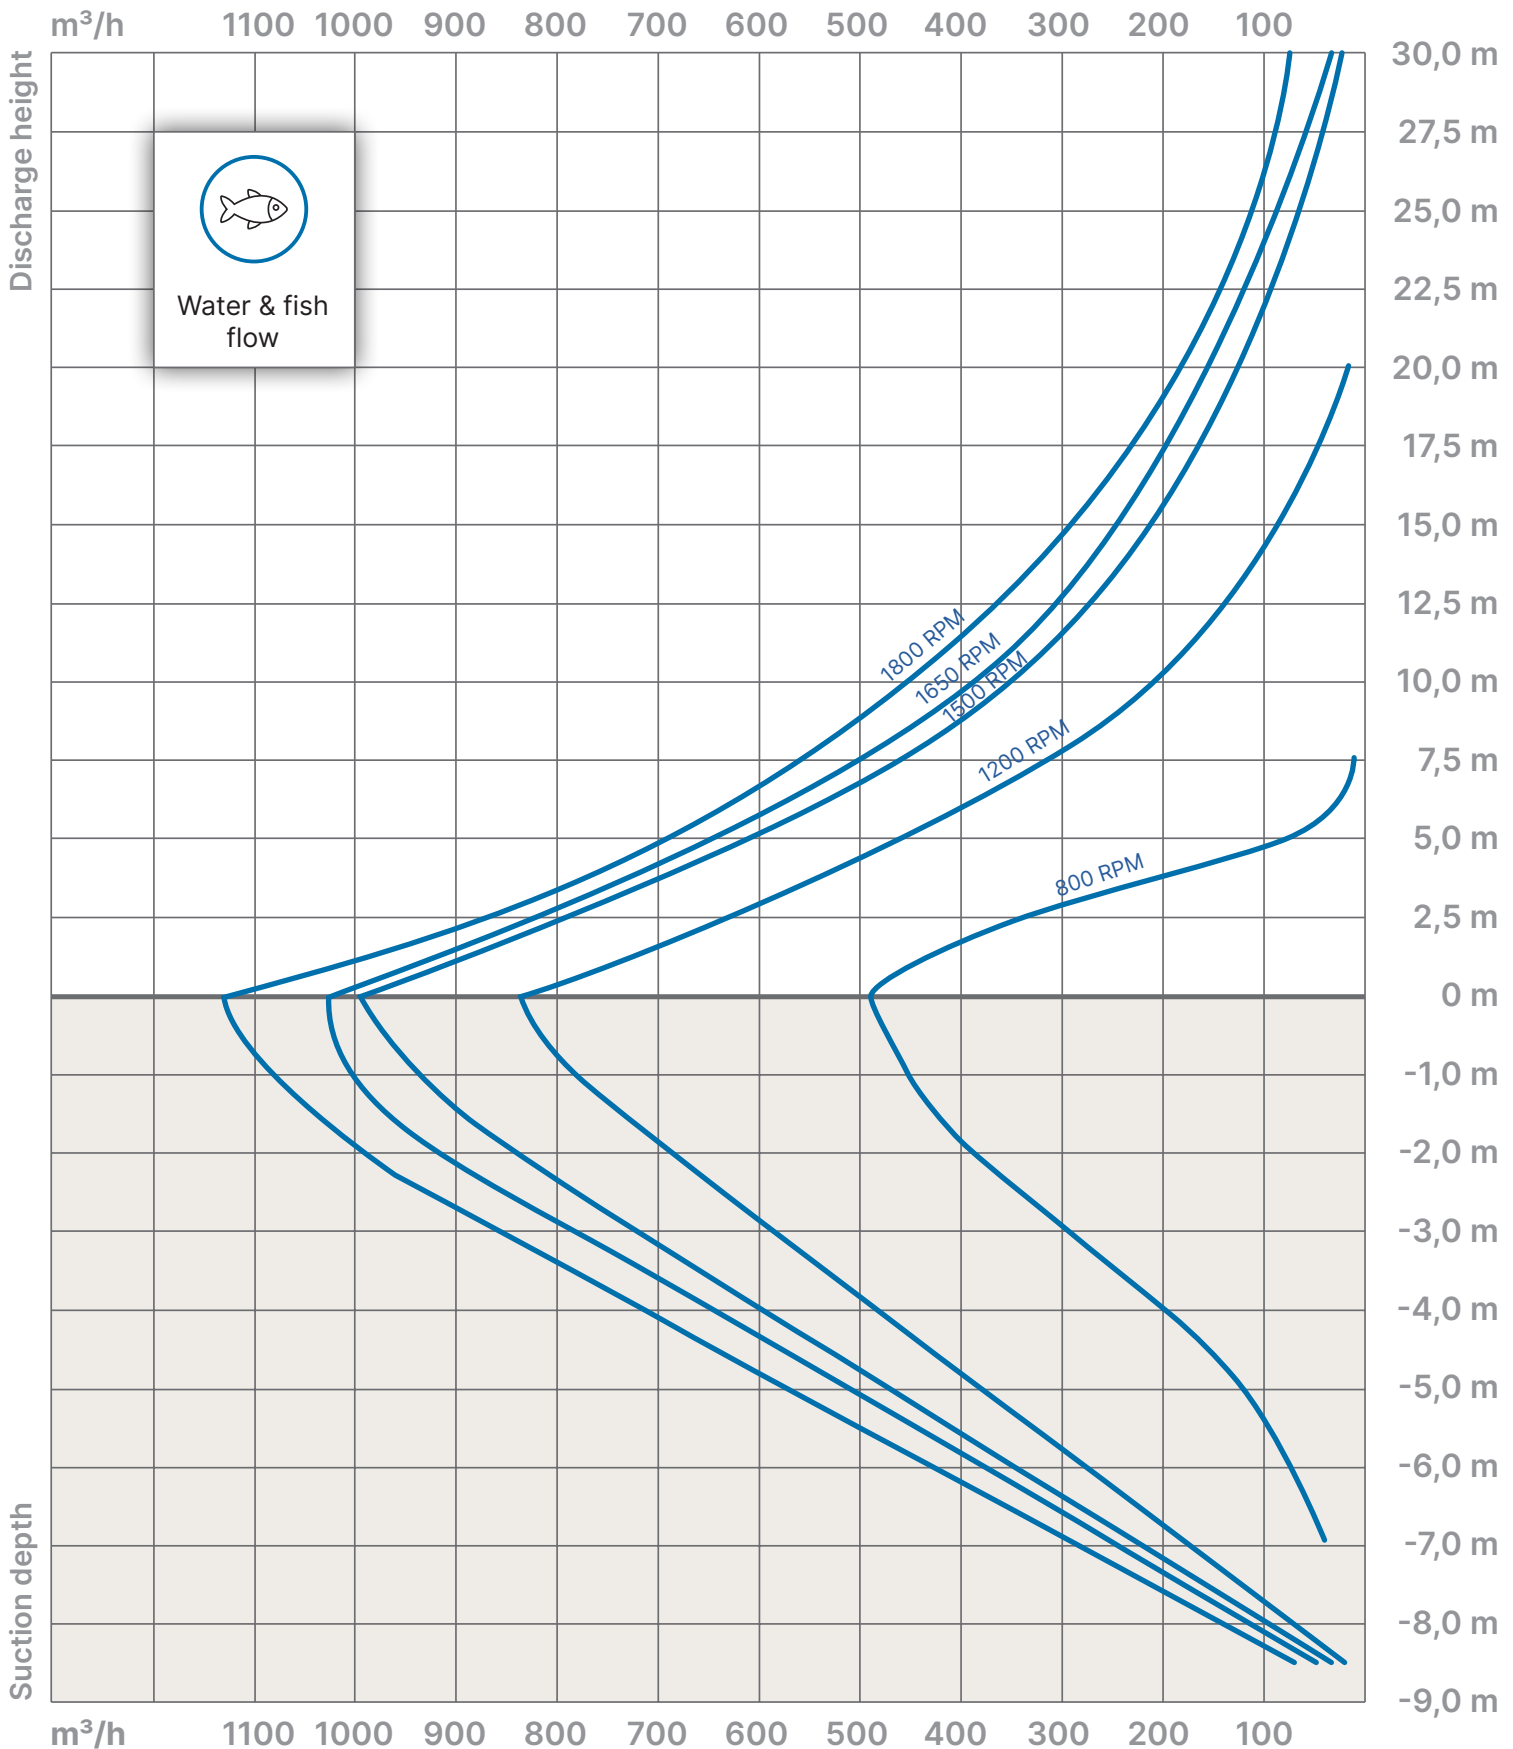

Ocean Master Solutions

Performance Datasheet

- 2 Ocean Master Solution 500 Performance
- 3 Ocean Master Solution 500 Power consumption
- 4 Ocean Master Solution 700 Performance
- 5 Ocean Master Solution 700 Power consumption
- 6 Ocean Master Solution 1000 Performance
- 7 Ocean Master Solution 1000 Power consumption
- 8 Ocean Master Solution 1500 Performance
- 9 Ocean Master Solution 1500 Power consumption

**SAMSON
PUMPS**
Switch on the future

Ocean Master Solution 500

Performance

Ocean Master Solution 500

Power consumption

Power consumption based on water supply according to description in the pump manual.

Ocean Master Solution 700

Performance

Ocean Master Solution 700

Power consumption

Power consumption based on water supply according to description in the pump manual.

Ocean Master Solution 1000

Performance

Ocean Master Solution 1000

Power consumption

Power consumption based on water supply according to description in the pump manual.

Ocean Master Solution 1500

Performance

Ocean Master Solution 1500

Power consumption

Power consumption based on water supply according to description in the pump manual.