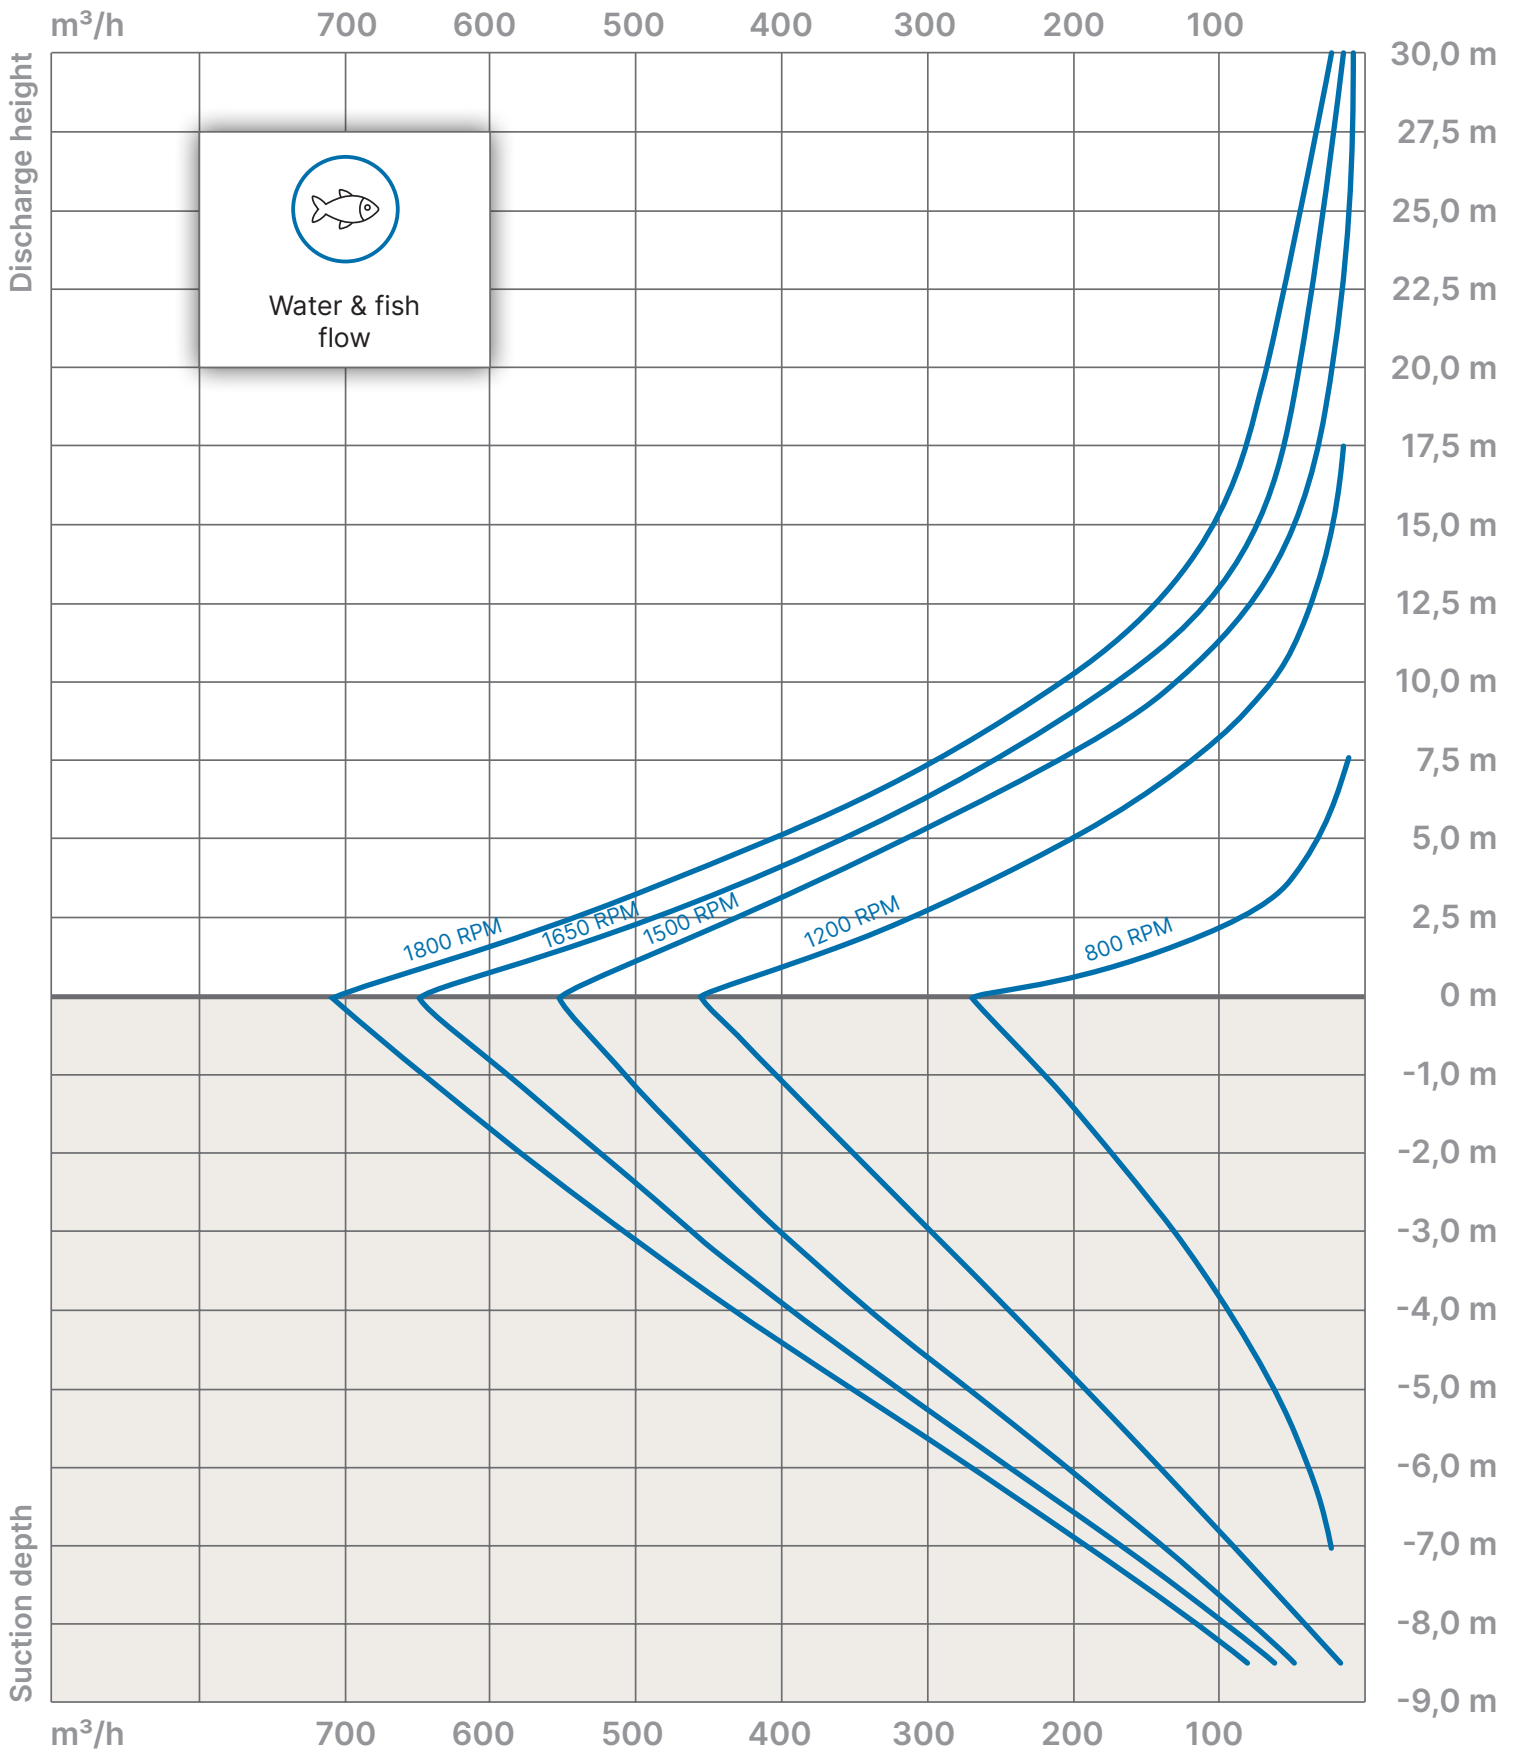

Ocean Master Solutions

Performance Datasheet

- 2 Ocean Master Solution 500 Performance
- 3 Ocean Master Solution 500 Power consumption
- 4 Ocean Master Solution 700 Performance
- 5 Ocean Master Solution 700 Power consumption
- 6 Ocean Master Solution 1000 Performance
- 7 Ocean Master Solution 1000 Power consumption
- 8 Ocean Master Solution 1500 Performance
- 9 Ocean Master Solution 1500 Power consumption

**SAMSON
PUMPS**
Switch on the future

Ocean Master Solution 500

Performance

Ocean Master Solution 500

Power consumption

Power consumption based on water supply according to description in the pump manual.

Ocean Master Solution 700

Performance

Ocean Master Solution 700

Power consumption

Power consumption based on water supply according to description in the pump manual.

Ocean Master Solution 1000

Performance

Ocean Master Solution 1000

Power consumption

Power consumption based on water supply according to description in the pump manual.

Ocean Master Solution 1500

Performance

Ocean Master Solution 1500

Power consumption

Power consumption based on water supply according to description in the pump manual.