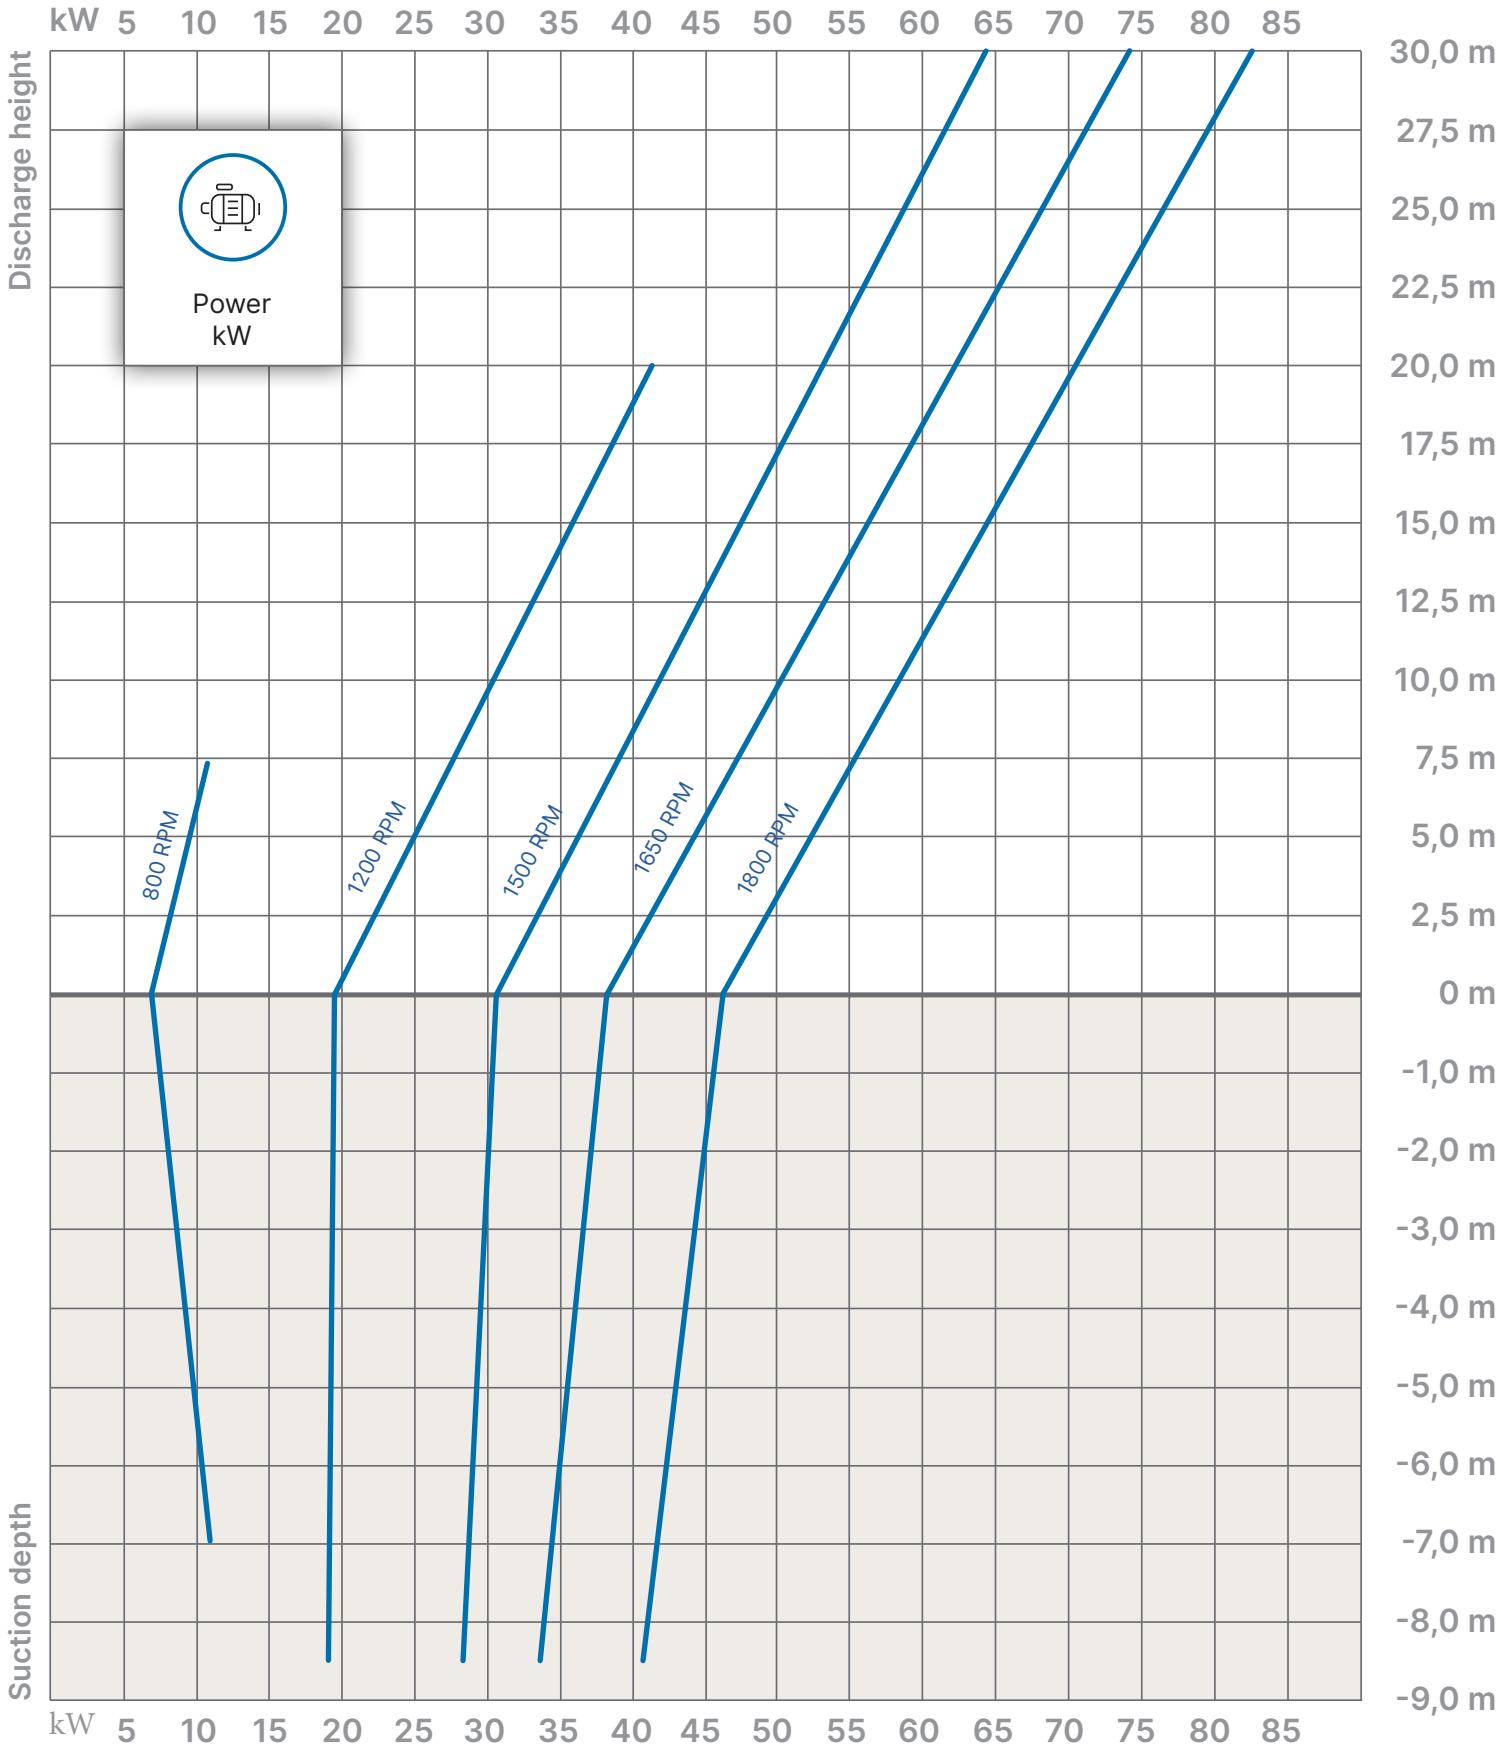

Ocean Master Solutions

Performance Datasheet

- 2 Ocean Master Solution 500 Performance
- 3 Ocean Master Solution 500 Power consumption
- 4 Ocean Master Solution 700 Performance
- 5 Ocean Master Solution 700 Power consumption
- 6 Ocean Master Solution 1000 Performance
- 7 Ocean Master Solution 1000 Power consumption
- 8 Ocean Master Solution 1500 Performance
- 9 Ocean Master Solution 1500 Power consumption

**SAMSON
PUMPS**
Switch on the future

Ocean Master Solution 500

Performance

Ocean Master Solution 500

Power consumption

Power consumption based on water supply according to description in the pump manual.

Ocean Master Solution 700

Performance

Ocean Master Solution 700

Power consumption

Power consumption based on water supply according to description in the pump manual.

Ocean Master Solution 1000

Performance

Ocean Master Solution 1000

Power consumption

Power consumption based on water supply according to description in the pump manual.

Ocean Master Solution 1500

Performance

Ocean Master Solution 1500

Power consumption

Power consumption based on water supply according to description in the pump manual.