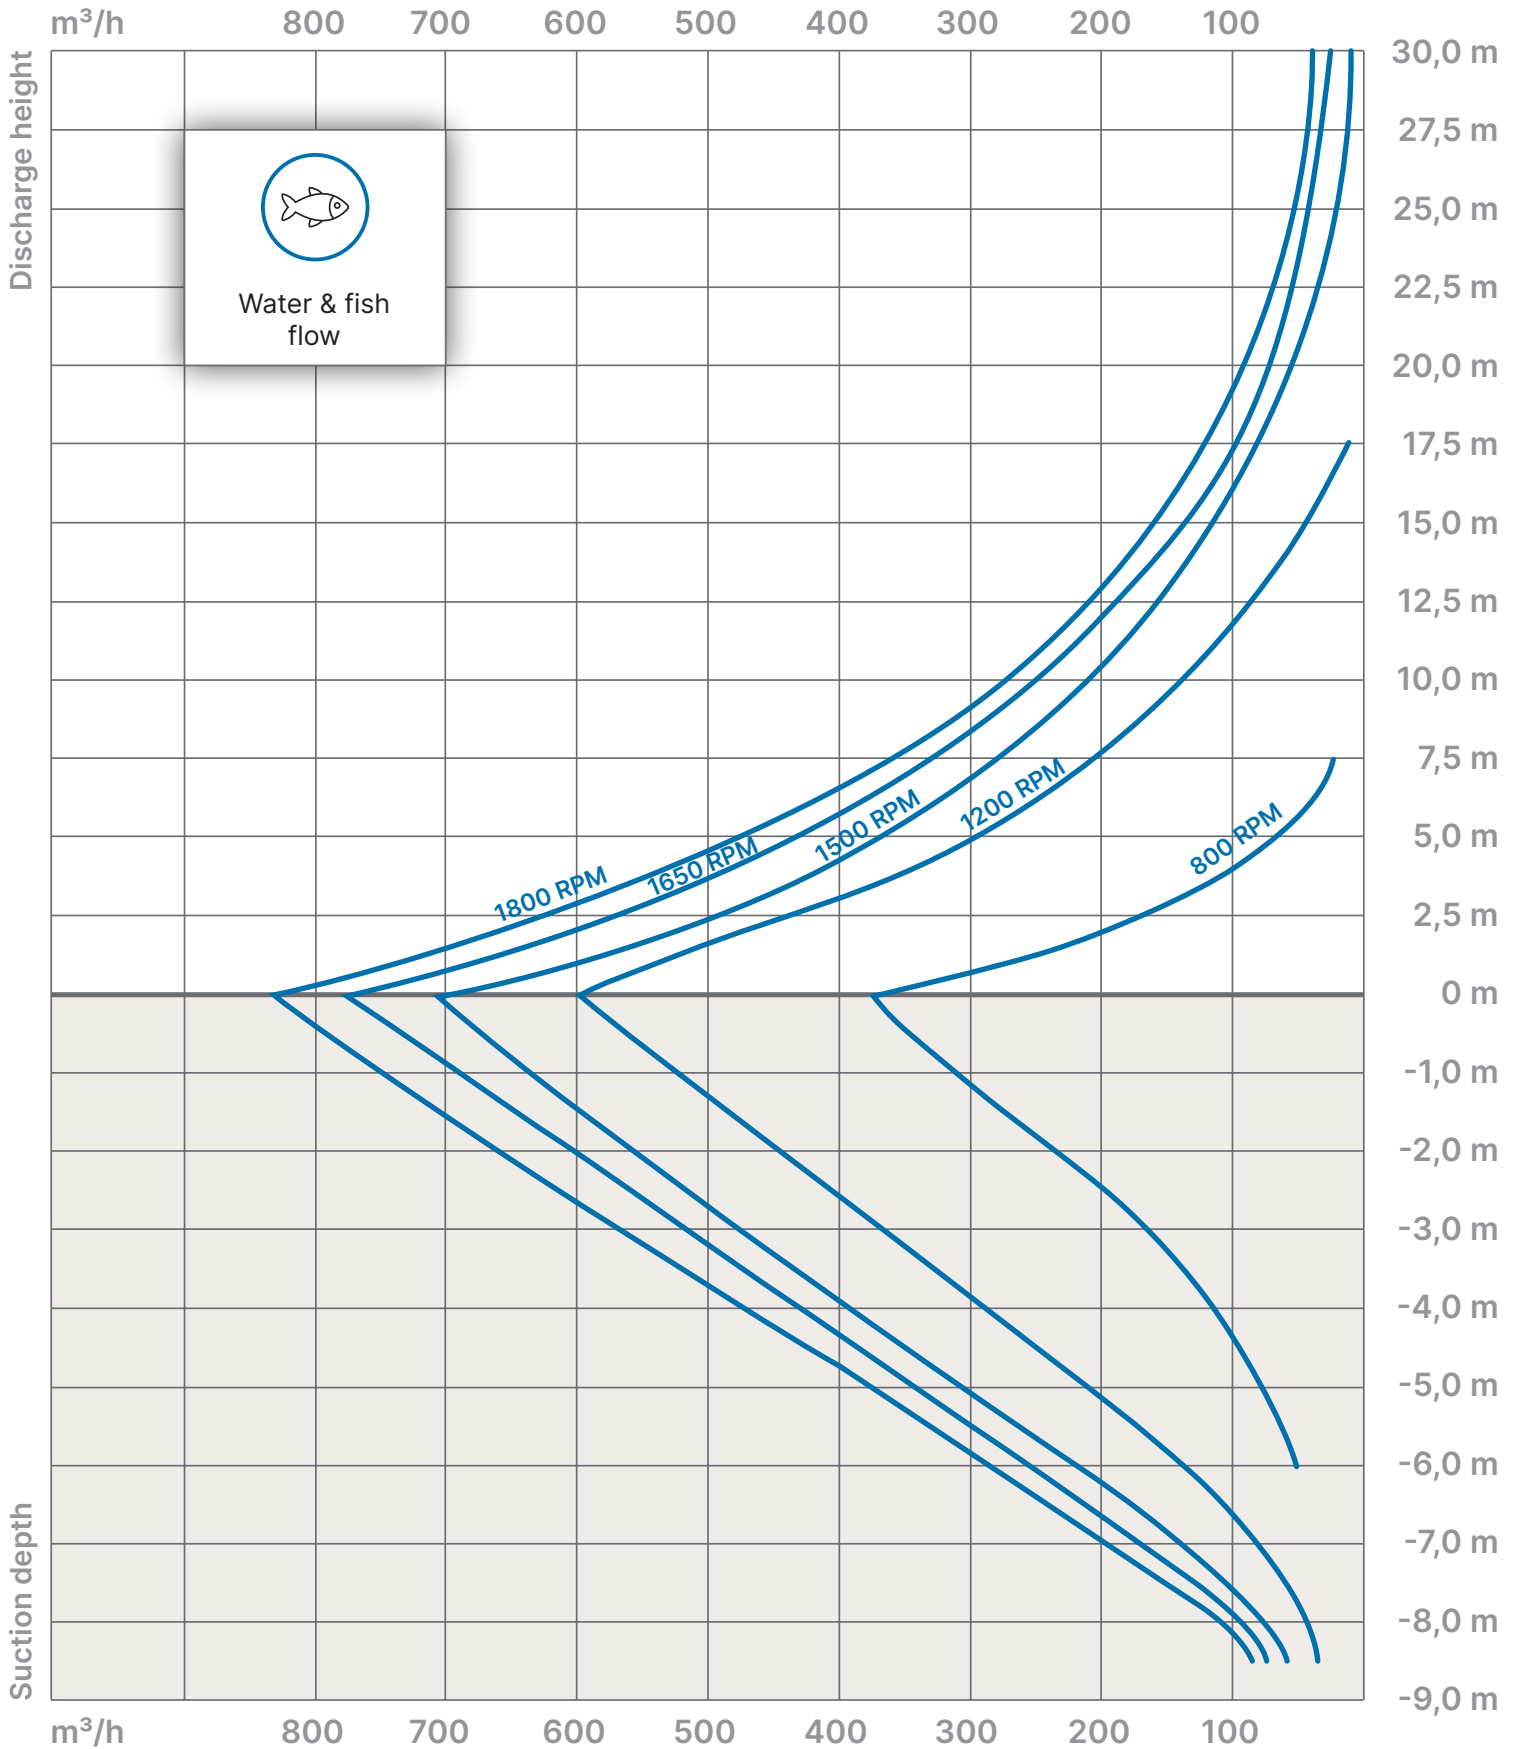

Ocean Master Solutions

Performance Datasheet

- 2 Ocean Master Solution 500 Performance
- 3 Ocean Master Solution 500 Power consumption
- 4 Ocean Master Solution 700 Performance
- 5 Ocean Master Solution 700 Power consumption
- 6 Ocean Master Solution 1000 Performance
- 7 Ocean Master Solution 1000 Power consumption
- 8 Ocean Master Solution 1500 Performance
- 9 Ocean Master Solution 1500 Power consumption

**SAMSON
PUMPS**
Switch on the future

Ocean Master Solution 500

Performance

Ocean Master Solution 500

Power consumption

Power consumption based on water supply according to description in the pump manual.

Ocean Master Solution 700

Performance

Ocean Master Solution 700

Power consumption

Power consumption based on water supply according to description in the pump manual.

Ocean Master Solution 1000

Performance

Ocean Master Solution 1000

Power consumption

Power consumption based on water supply according to description in the pump manual.

Ocean Master Solution 1500

Performance

Ocean Master Solution 1500

Power consumption

Power consumption based on water supply according to description in the pump manual.