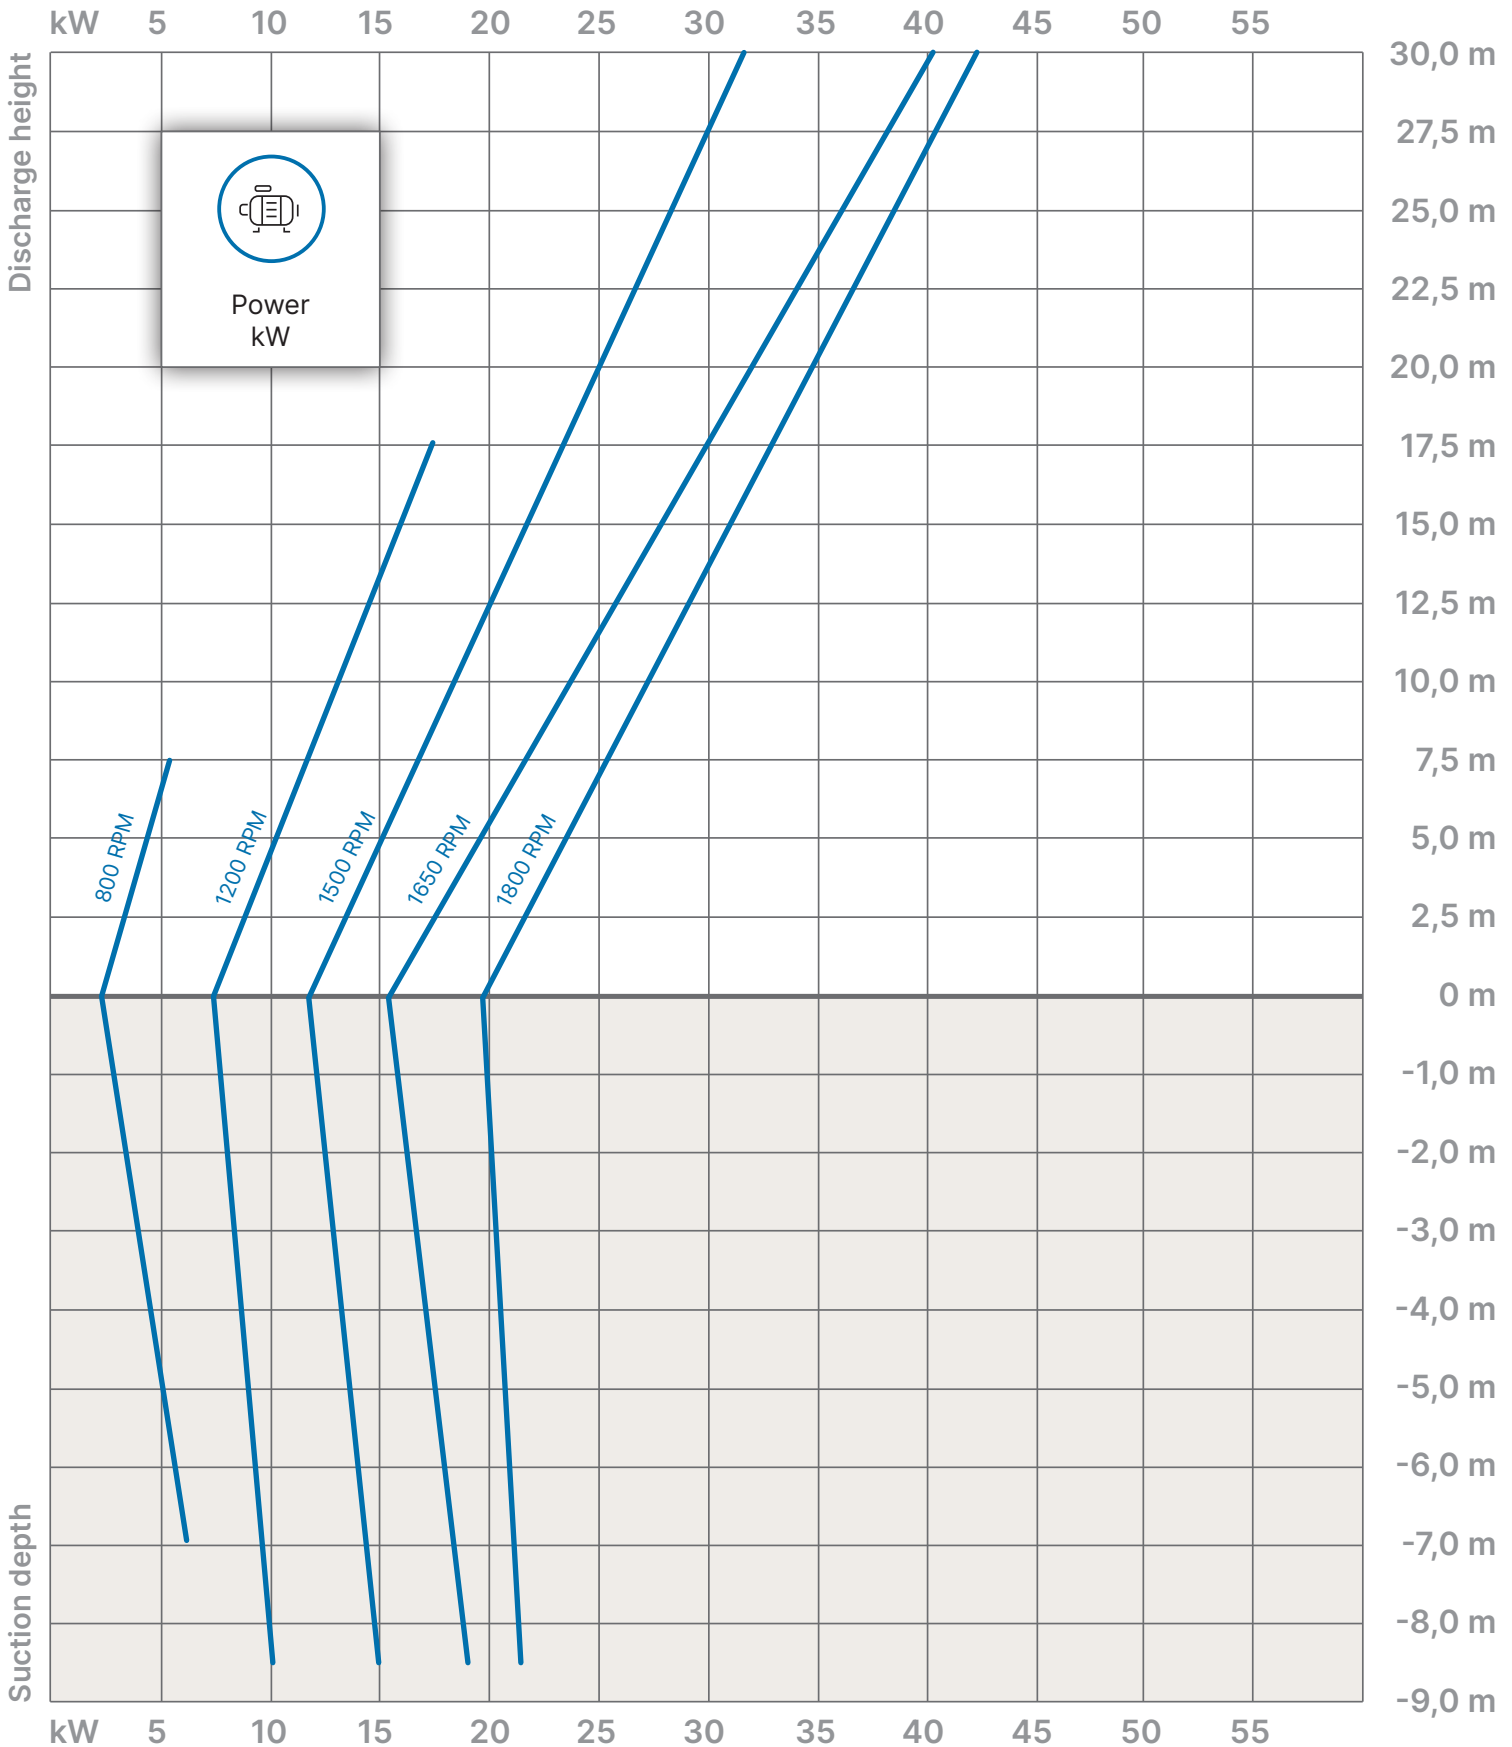

Ocean Master Solutions

Performance Datasheet

- 2 Ocean Master Solution 500 Performance
- 3 Ocean Master Solution 500 Power consumption
- 4 Ocean Master Solution 700 Performance
- 5 Ocean Master Solution 700 Power consumption
- 6 Ocean Master Solution 1000 Performance
- 7 Ocean Master Solution 1000 Power consumption
- 8 Ocean Master Solution 1500 Performance
- 9 Ocean Master Solution 1500 Power consumption

**SAMSON
PUMPS**
Switch on the future

Ocean Master Solution 500

Performance

Ocean Master Solution 500

Power consumption

Power consumption based on water supply according to description in the pump manual.

Ocean Master Solution 700

Performance

Ocean Master Solution 700

Power consumption

Power consumption based on water supply according to description in the pump manual.

Ocean Master Solution 1000

Performance

Ocean Master Solution 1000

Power consumption

Power consumption based on water supply according to description in the pump manual.

Ocean Master Solution 1500

Performance

Ocean Master Solution 1500

Power consumption

Power consumption based on water supply according to description in the pump manual.