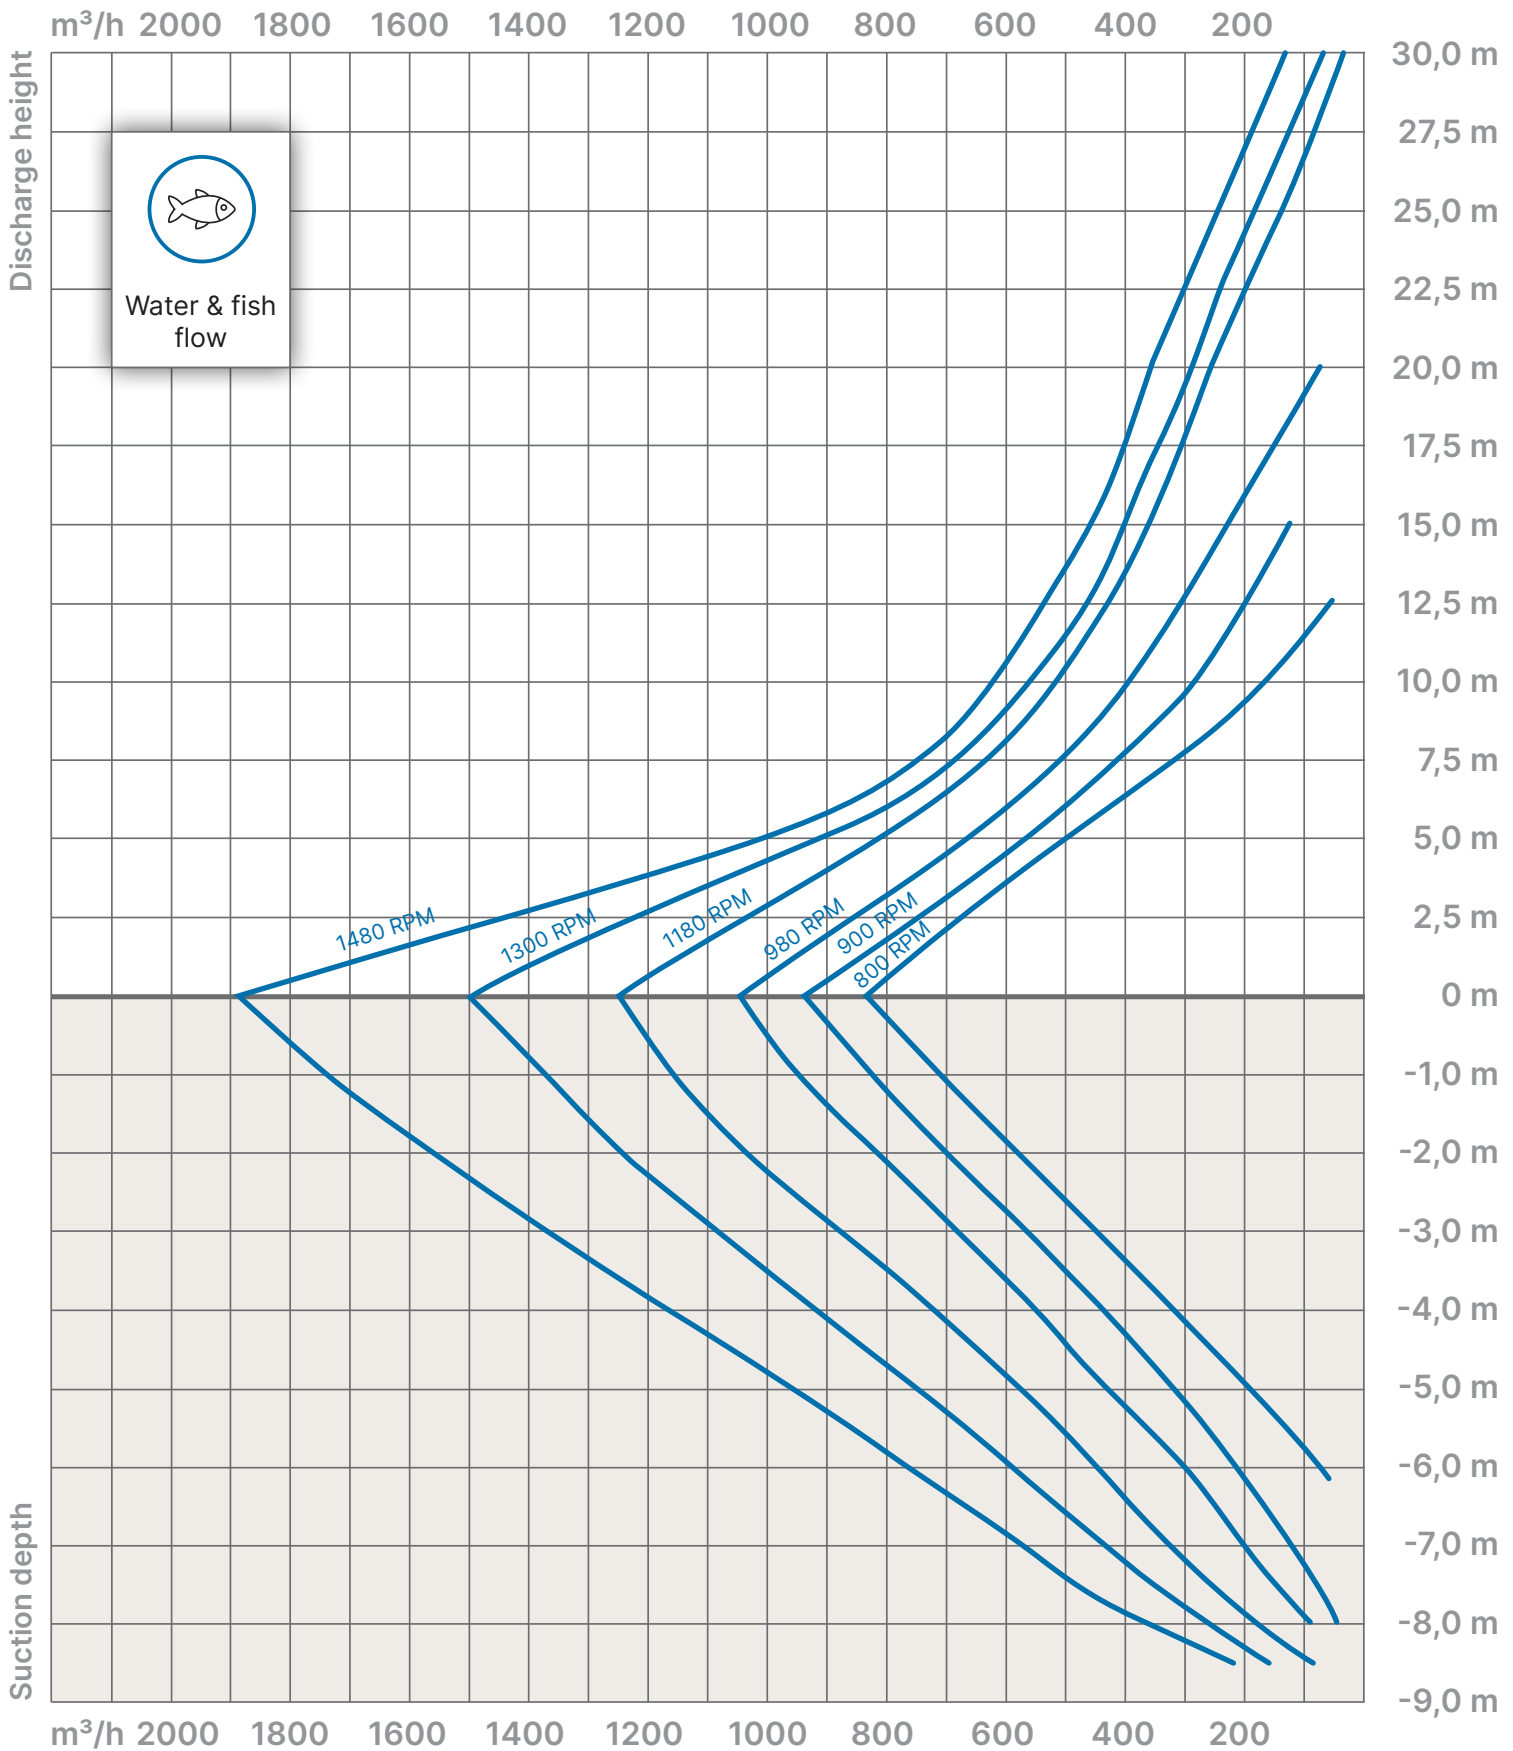

Ocean Master Solutions

Performance Datasheet

- 2 Ocean Master Solution 500 Performance
- 3 Ocean Master Solution 500 Power consumption
- 4 Ocean Master Solution 700 Performance
- 5 Ocean Master Solution 700 Power consumption
- 6 Ocean Master Solution 1000 Performance
- 7 Ocean Master Solution 1000 Power consumption
- 8 Ocean Master Solution 1500 Performance
- 9 Ocean Master Solution 1500 Power consumption

**SAMSON
PUMPS**
Switch on the future

Ocean Master Solution 500

Performance

Ocean Master Solution 500

Power consumption

Power consumption based on water supply according to description in the pump manual.

Ocean Master Solution 700

Performance

Ocean Master Solution 700

Power consumption

Power consumption based on water supply according to description in the pump manual.

Ocean Master Solution 1000

Performance

Ocean Master Solution 1000

Power consumption

Power consumption based on water supply according to description in the pump manual.

Ocean Master Solution 1500

Performance

Ocean Master Solution 1500

Power consumption

Power consumption based on water supply according to description in the pump manual.