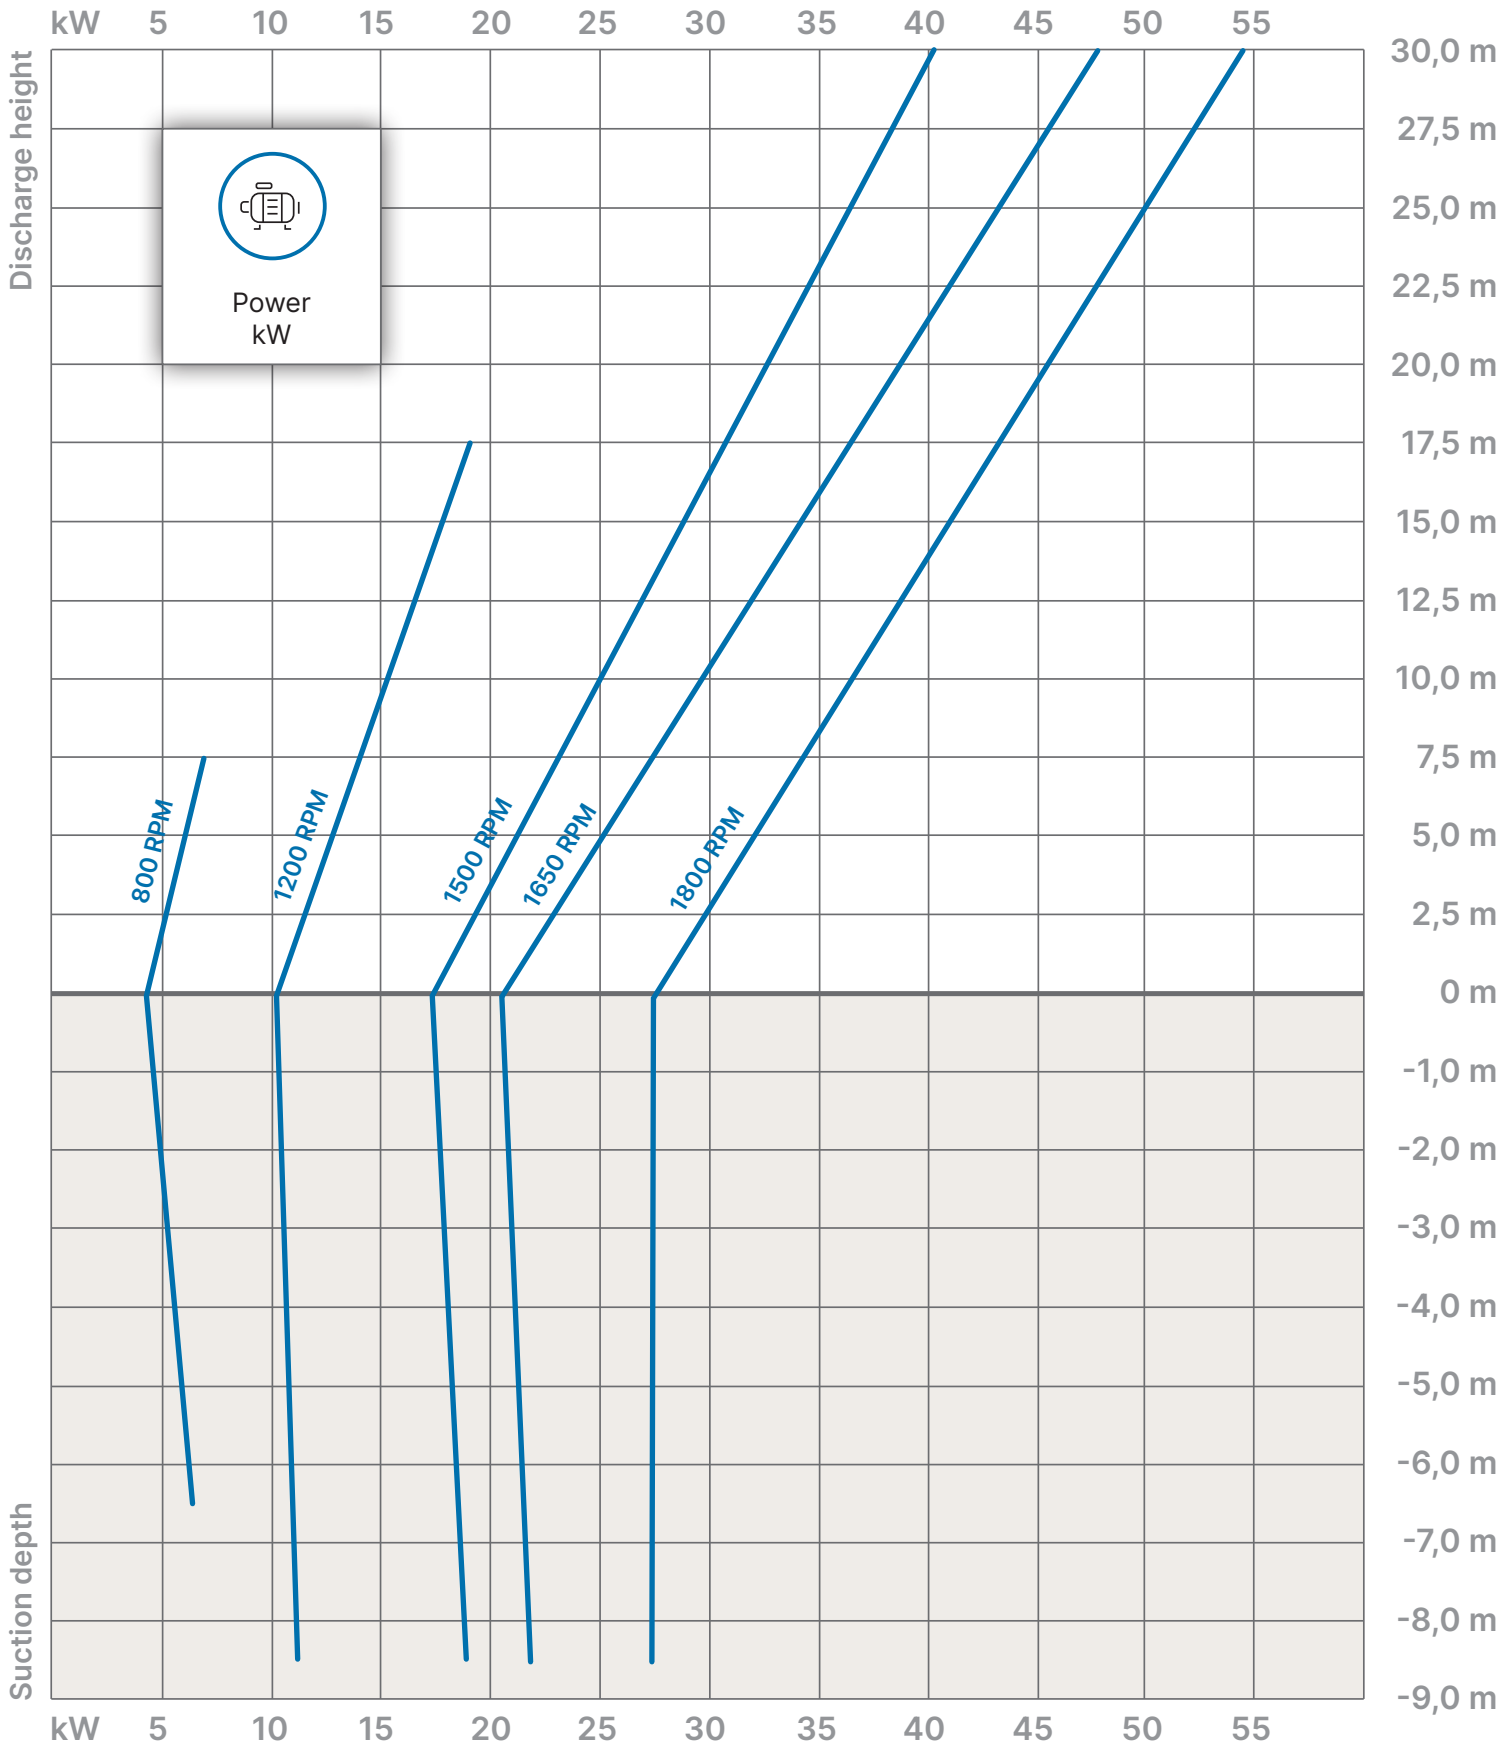

Ocean Master Solutions

Performance Datasheet

- 2 Ocean Master Solution 500 Performance
- 3 Ocean Master Solution 500 Power consumption
- 4 Ocean Master Solution 700 Performance
- 5 Ocean Master Solution 700 Power consumption
- 6 Ocean Master Solution 1000 Performance
- 7 Ocean Master Solution 1000 Power consumption
- 8 Ocean Master Solution 1500 Performance
- 9 Ocean Master Solution 1500 Power consumption

**SAMSON
PUMPS**
Switch on the future

Ocean Master Solution 500

Performance

Ocean Master Solution 500

Power consumption

Power consumption based on water supply according to description in the pump manual.

Ocean Master Solution 700

Performance

Ocean Master Solution 700

Power consumption

Power consumption based on water supply according to description in the pump manual.

Ocean Master Solution 1000

Performance

Ocean Master Solution 1000

Power consumption

Power consumption based on water supply according to description in the pump manual.

Ocean Master Solution 1500

Performance

Ocean Master Solution 1500

Power consumption

Power consumption based on water supply according to description in the pump manual.