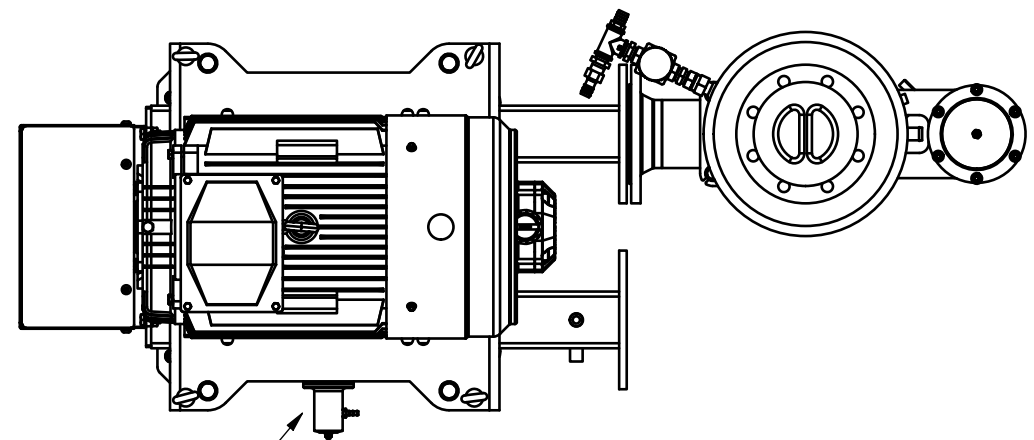

Shown with 22 kW electric motor

Accessories:
Automatic Lubrication
Cartridges

Accessories:
Vacuum Limiter